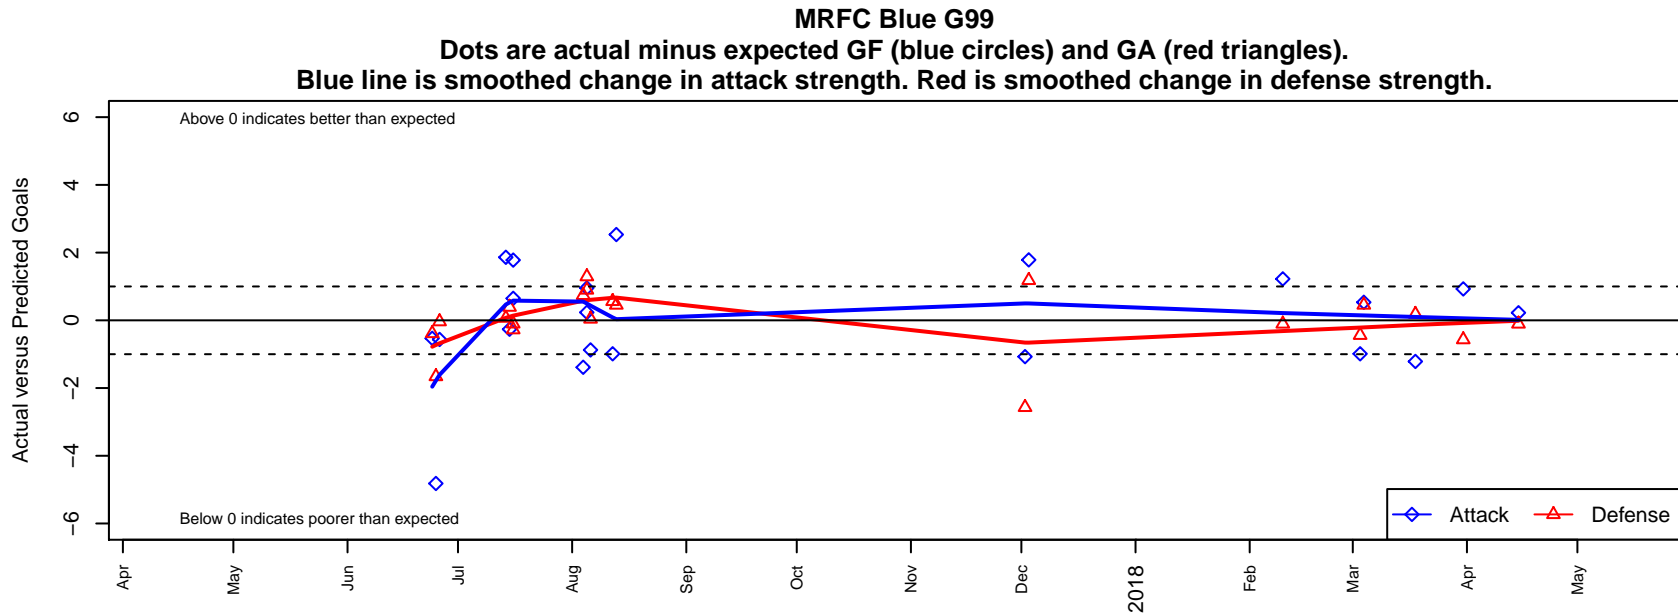

**attack and defense variance (black dot)
relative to other teams
and top 10 in region**

**attack and defense rating
relative to others at age
and all opponents in last 13 months**

MRFC Blue G99

Mount Rainier FC
Bonney Lake, WA
G99 total strength=1679
attack=19.78 defense=22.41
fall league = PSPL WNPL U19
notes= Hiedinger/Howells 2017

alt names used:
MRFC G99 BLUE (WA)
MRFC G99 Howells
MRFC G99 Howells Riedinger
MRFC G99 Riedinger

Venues played:
2017 US Club Regionals G99
2017 Nike Crossfire Challenge Super Group U'
2017 Mt Hood Challenge U19 Premier
2017 PSPL WNPL U19