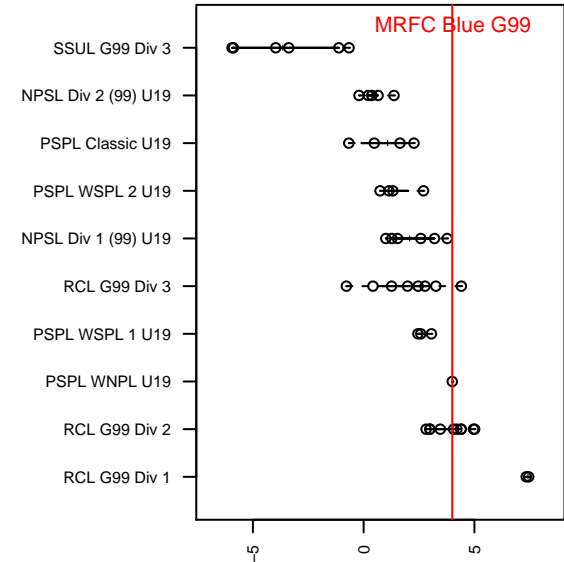

**attack and defense rating
relative to others at age
and all opponents in last 13 months**