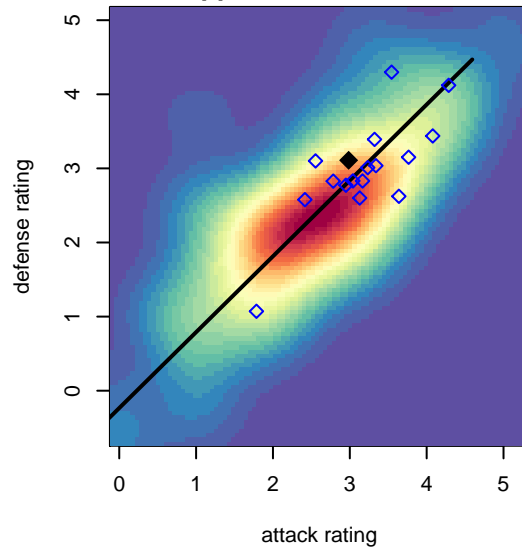

**attack and defense rating
relative to others at age
and all opponents in last 13 months**