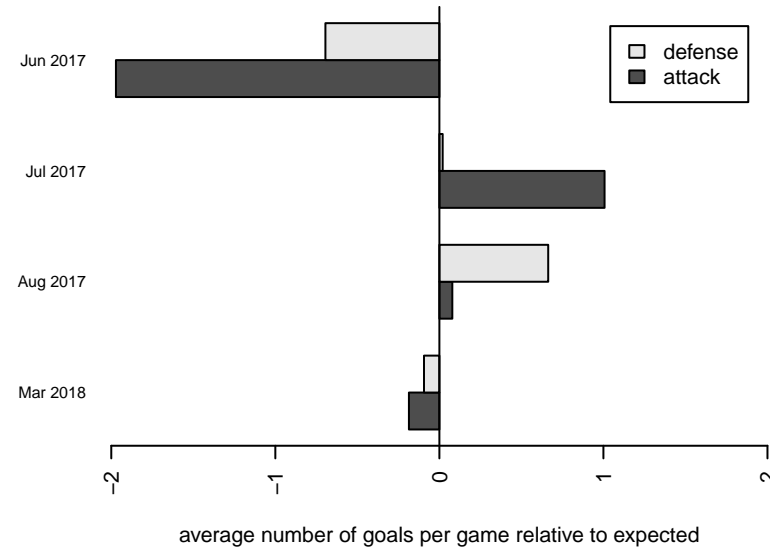

**attack and defense rating
relative to others at age
and all opponents in last 13 months**

Performance relative to 13 month average

Performance relative to 13 month average

date	home		away		venue	pred.home	pred.away
2018-04-15	ISC Gunners A G00	2	MRFC Blue G99	1	2017 PSPL WNPL U19	1.89	0.78
2018-03-31	MRFC Blue G99	2	ASE Emerald G00	2	2017 PSPL WNPL U19	1.07	1.43
2018-03-18	FPSC Fury Black G00	1	MRFC Blue G99	0	2017 PSPL WNPL U19	1.18	1.21
2018-03-04	Cheney Storm FC G00	0	MRFC Blue G99	2	2017 PSPL WNPL U19	0.45	1.47
2018-03-03	Spokane Foxes Premier G00	1	MRFC Blue G99	0	2017 PSPL WNPL U19	0.56	0.99
2018-02-10	MRFC Blue G99	2	ISC Gunners A G00	2	2017 PSPL WNPL U19	0.78	1.89
2017-12-03	MRFC Blue G99	3	FPSC Fury Black G00	0	2017 PSPL WNPL U19	1.21	1.18
2017-12-02	ASE Emerald G00	4	MRFC Blue G99	0	2017 PSPL WNPL U19	1.43	1.07
2017-08-13	MRFC Blue G99	4	Cheney Storm FC G00	0	2017 PSPL WNPL U19	1.47	0.45
2017-08-12	MRFC Blue G99	0	Spokane Foxes Premier G00	0	2017 PSPL WNPL U19	0.99	0.56
2017-08-06	MRFC Blue G99	0	Harbor Premier Green G99	1	2017 Mt Hood Challenge U19 Premier	0.87	1.04
2017-08-05	Crossfire OR Blue I G01	0	MRFC Blue G99	2	2017 Mt Hood Challenge U19 Premier	0.90	1.04
2017-08-05	MRFC Blue G99	1	Capital FC Timbers Red G01	0	2017 Mt Hood Challenge U19 Premier	0.77	1.29
2017-08-04	MRFC Blue G99	0	NEU White G00	0	2017 Mt Hood Challenge U19 Premier	1.39	0.74
2017-07-16	MRFC Blue G99	3	Three Rivers SC Black G99	1	2017 Nike Crossfire Challenge Super Grou	1.22	0.72
2017-07-16	MRFC Blue G99	1	Eastside FC Reign 2 G99	3	2017 Nike Crossfire Challenge Super Grou	0.35	2.90
2017-07-15	Forza FC Premier G99	1	MRFC Blue G99	0	2017 Nike Crossfire Challenge Super Grou	1.39	0.26
2017-07-14	Eastside FC Red G99	1	MRFC Blue G99	3	2017 Nike Crossfire Challenge Super Grou	1.07	1.14
2017-06-26	ISC Gunners A G99	2	MRFC Blue G99	0	2017 US Club Regionals G99	1.96	0.56
2017-06-25	Fuerza FC Academy G99	2	MRFC Blue G99	0	2017 US Club Regionals G99	0.34	4.82
2017-06-24	MRFC Blue G99	1	Breakers Black Croft G00	1	2017 US Club Regionals G99	1.53	0.61