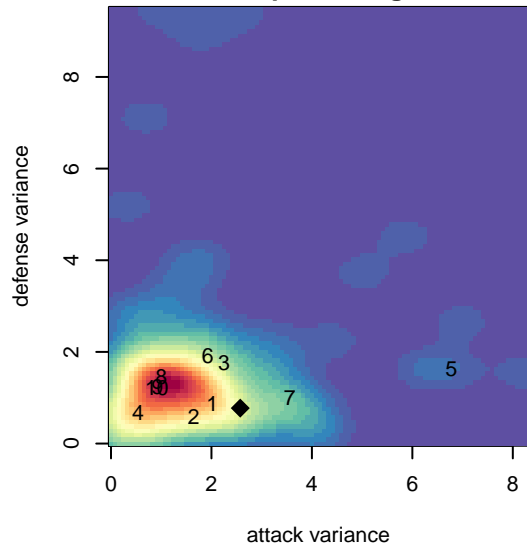

**attack and defense variance (black dot)
relative to other teams
and top 10 in region**