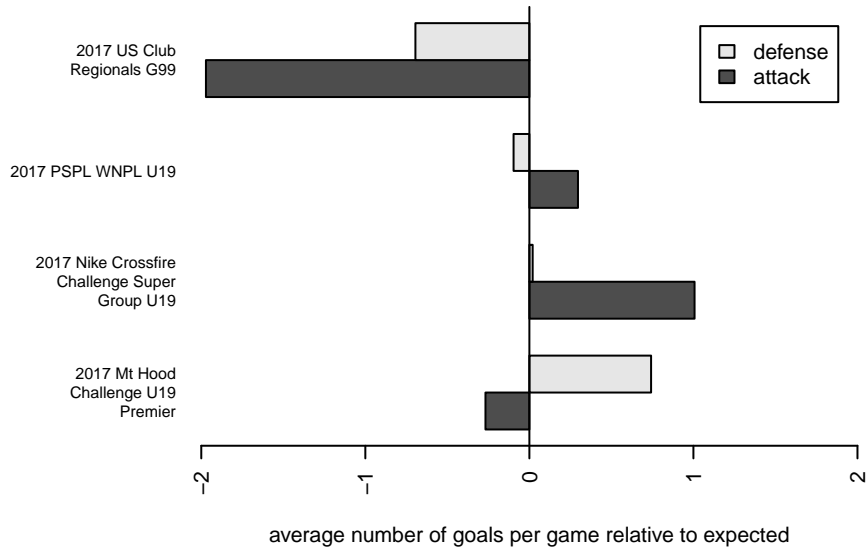

Performance relative to 13 month average